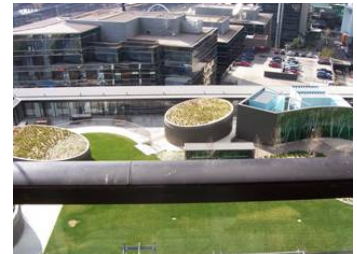

## 'Freshwater' 1 Freshwater Place, Southbank

Freshwater Place's riverfront position is one of the best in Melbourne. Located on the southern bank of the Yarra River between Southgate and the Crown Entertainment Complex, these apartments provide magnificent views over the river, city and Melbourne's parks and gardens.

This luxury apartment is superbly furnished and includes a modern kitchen with European appliances, one bedroom, bathroom with European laundry, separate study and an open-plan living area allowing you to step out onto the balcony to enjoy views over the Yarra River to the city. The building features a pool, fully equipped gymnasium, sauna, spa, steam room, massage room, BBQ area, ½ acre garden and fully equipped business centre. Secure car parking is available.

This residential complex has excellent security including video phone and restricted floor access, 24 hour security and on site concierge.

Weekly rental includes all utility connections and ongoing usage charges, telephone connection, line rental, local telephone calls, foxtel cable TV and a complimentary Welcome Hamper.