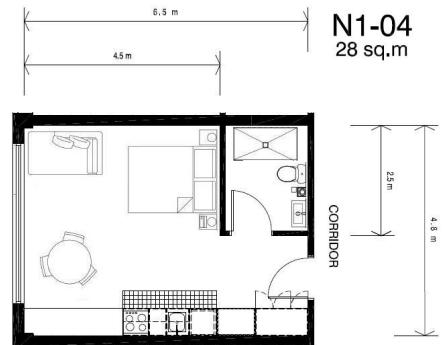

Corporate Keys Bell Residences offers spacious studio apartments in Melbourne's inner northern suburb of Preston. Located only 20 minutes from the CBD with numerous transport options at your doorstep, these apartments are ideal for the corporate guest who seeks quality without the price tag of CBD living.

Bell Residences provide a free shuttle bus into the Melbourne city, the tram and train lines are a few minutes walk away and on site car parking is provided free of charge.